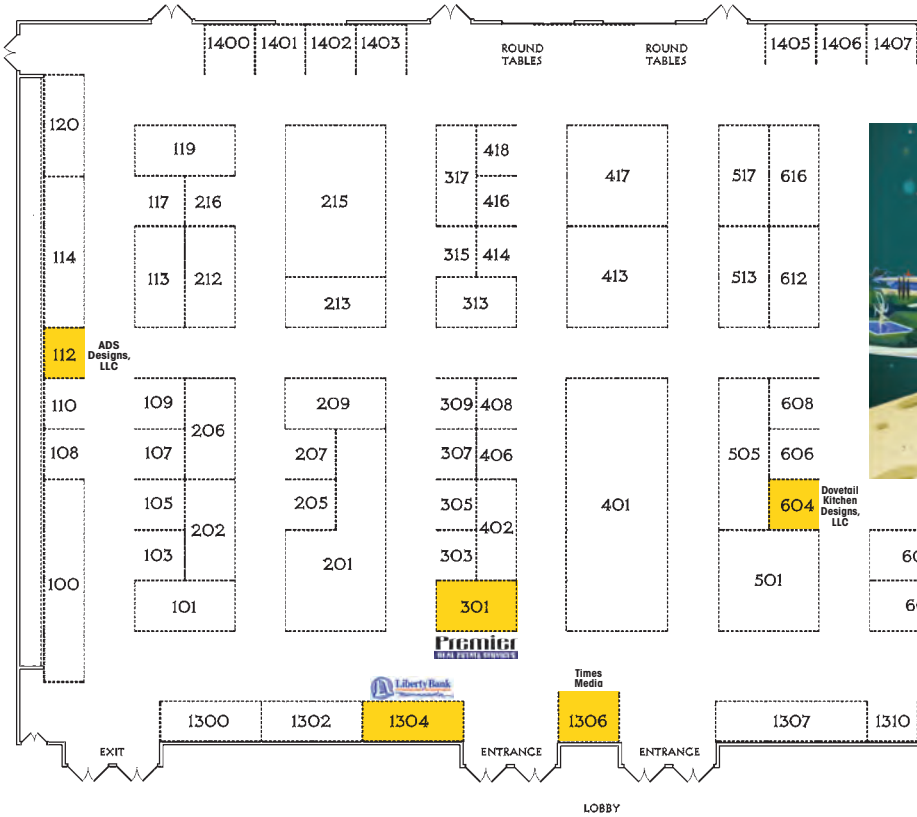

CMBA 2018 HomeShow

ST. CLOUD RIVER'S EDGE CONVENTION CENTER

CONCESSIONS

03
01

701

1313 918
Career Central

1311 1312

EXIT